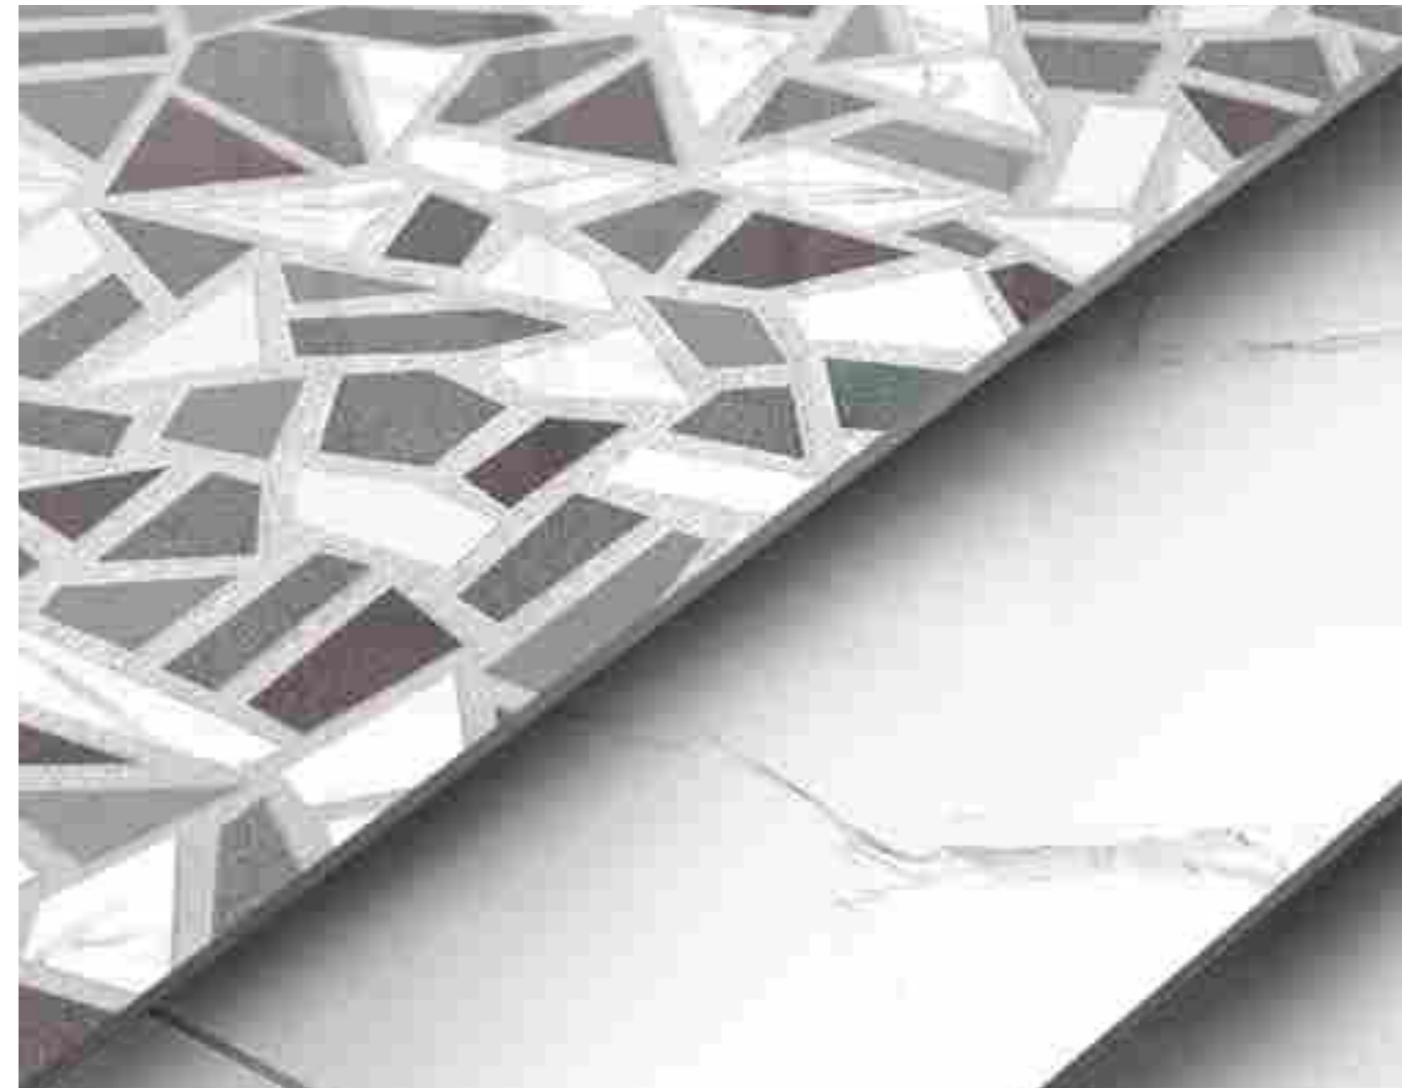

MISTERO WHITE

RANDOM 04 FACES