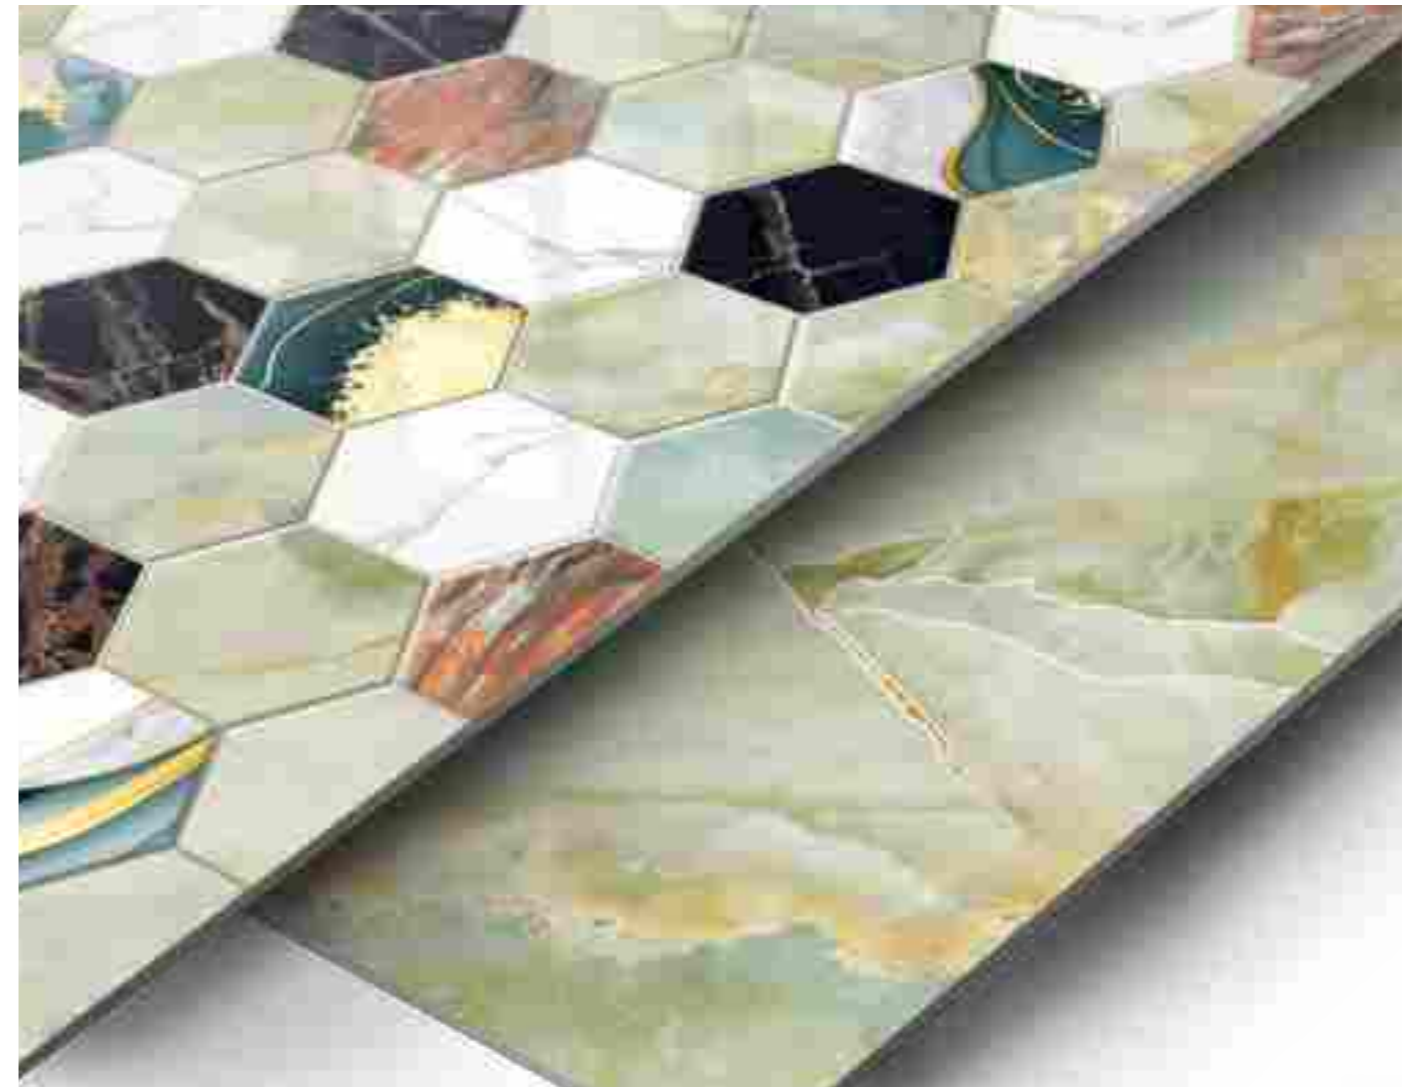

ARGENTO ONYX

RANDOM 03 FACES