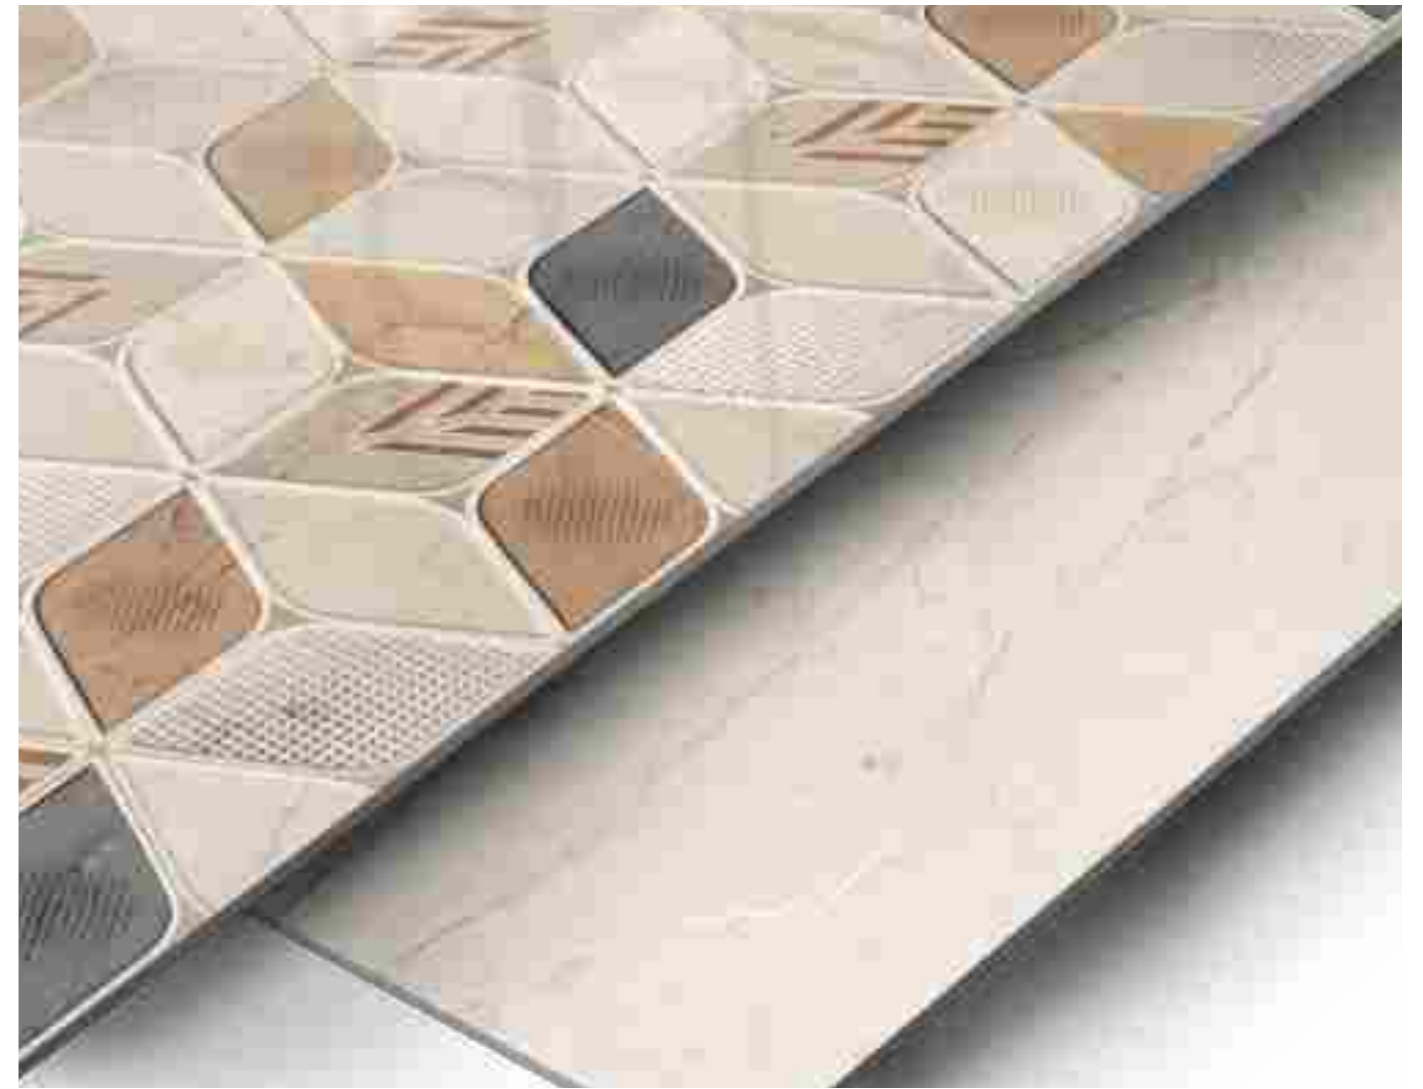

FANCY LIGHT

RANDOM 03 FACES