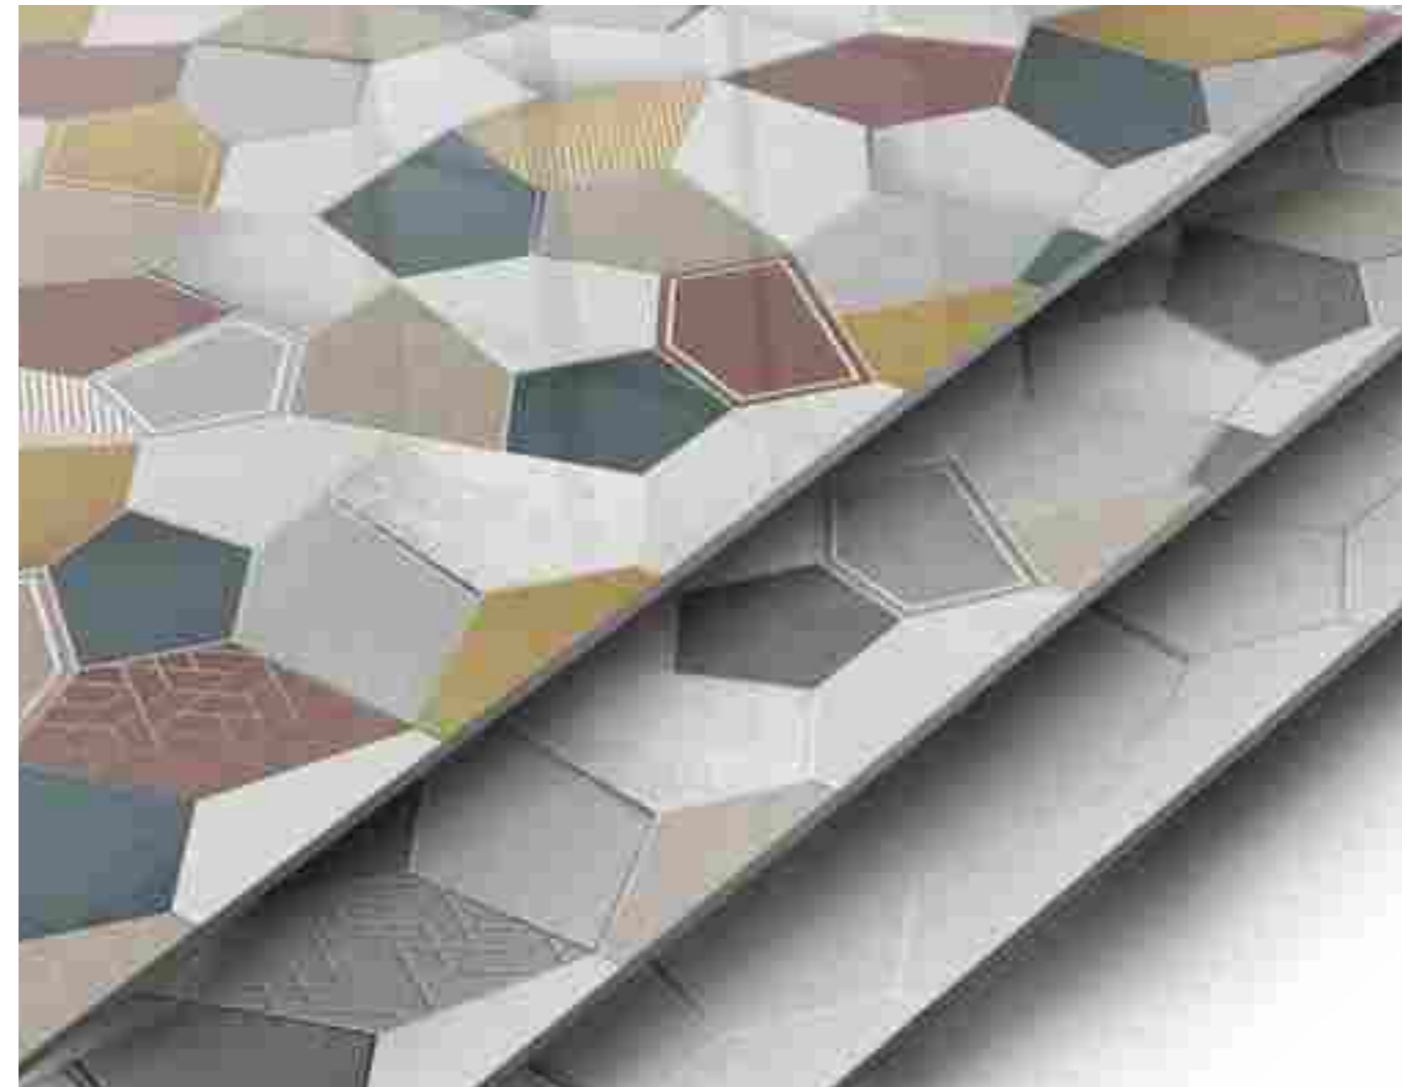

SIZE
600X
1200MM

GLOSSY SINKER FINISH

WATER PROOF

RESISTANT TO
BENDING

EASY TO CLEAN

RESISTANT TO
HIGH TEMPERATURES

RESISTANT TO
SCRATCHES

RESISTANT TO
UV RAYS