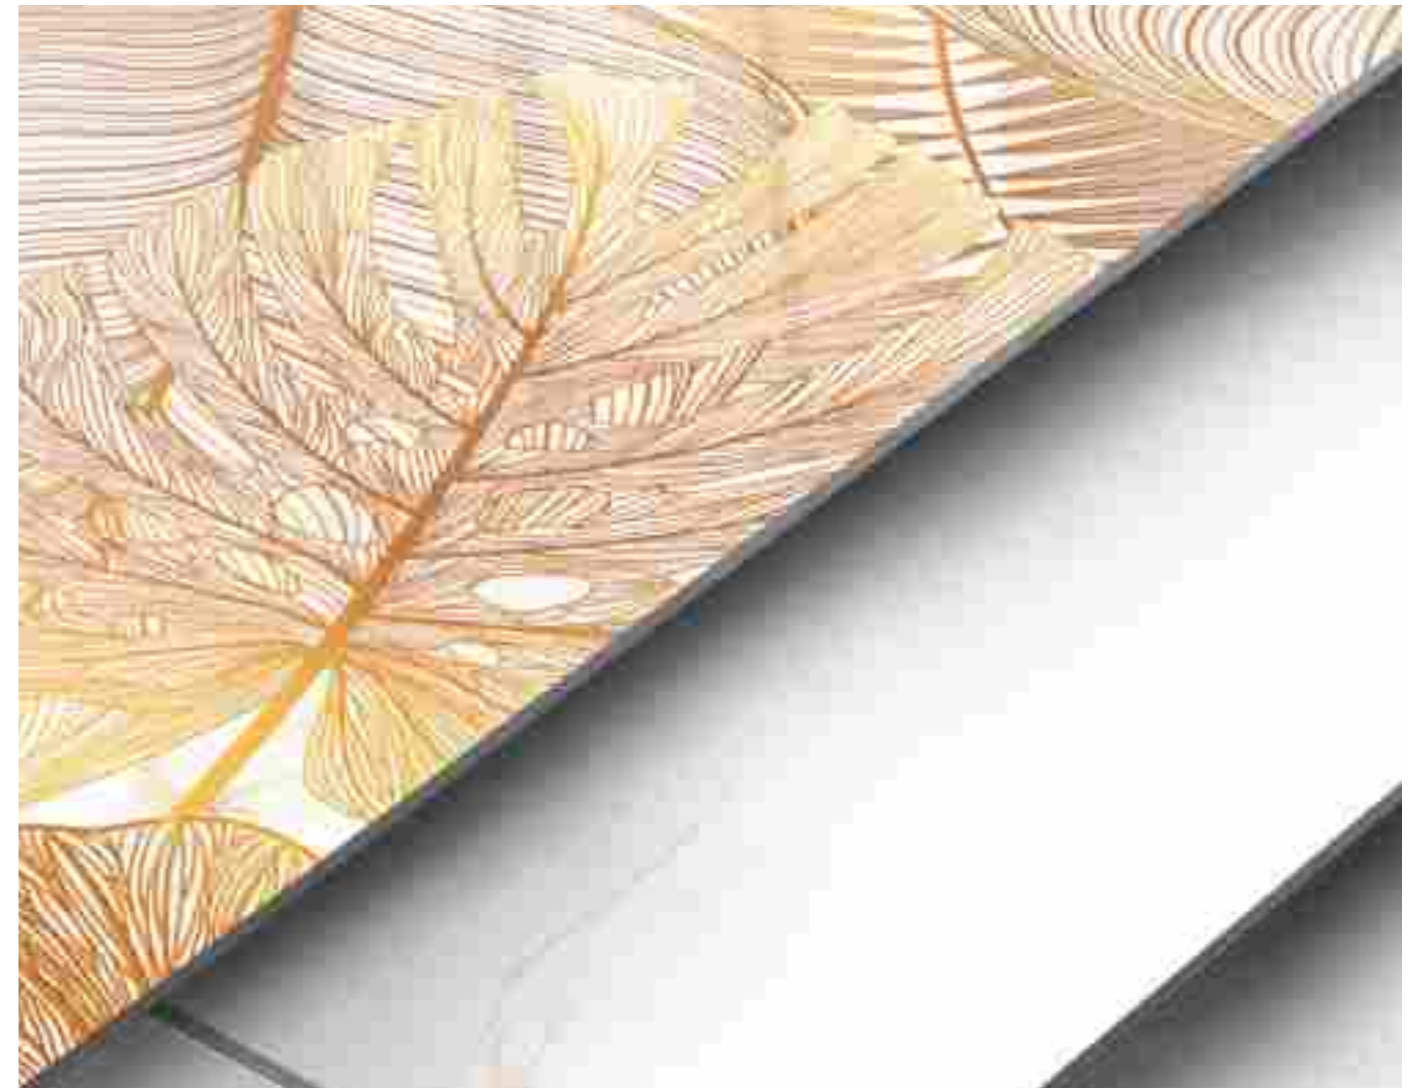

SIZE
600X
1200MM

GLOSSY SINKER FINISH

WATER PROOF

RESISTANT TO
BENDING

EASY TO CLEAN

RESISTANT TO
HIGH TEMPERATURES

RESISTANT TO
SCRATCHES

RESISTANT TO
UV RAYS

RANDOM 04 FACES