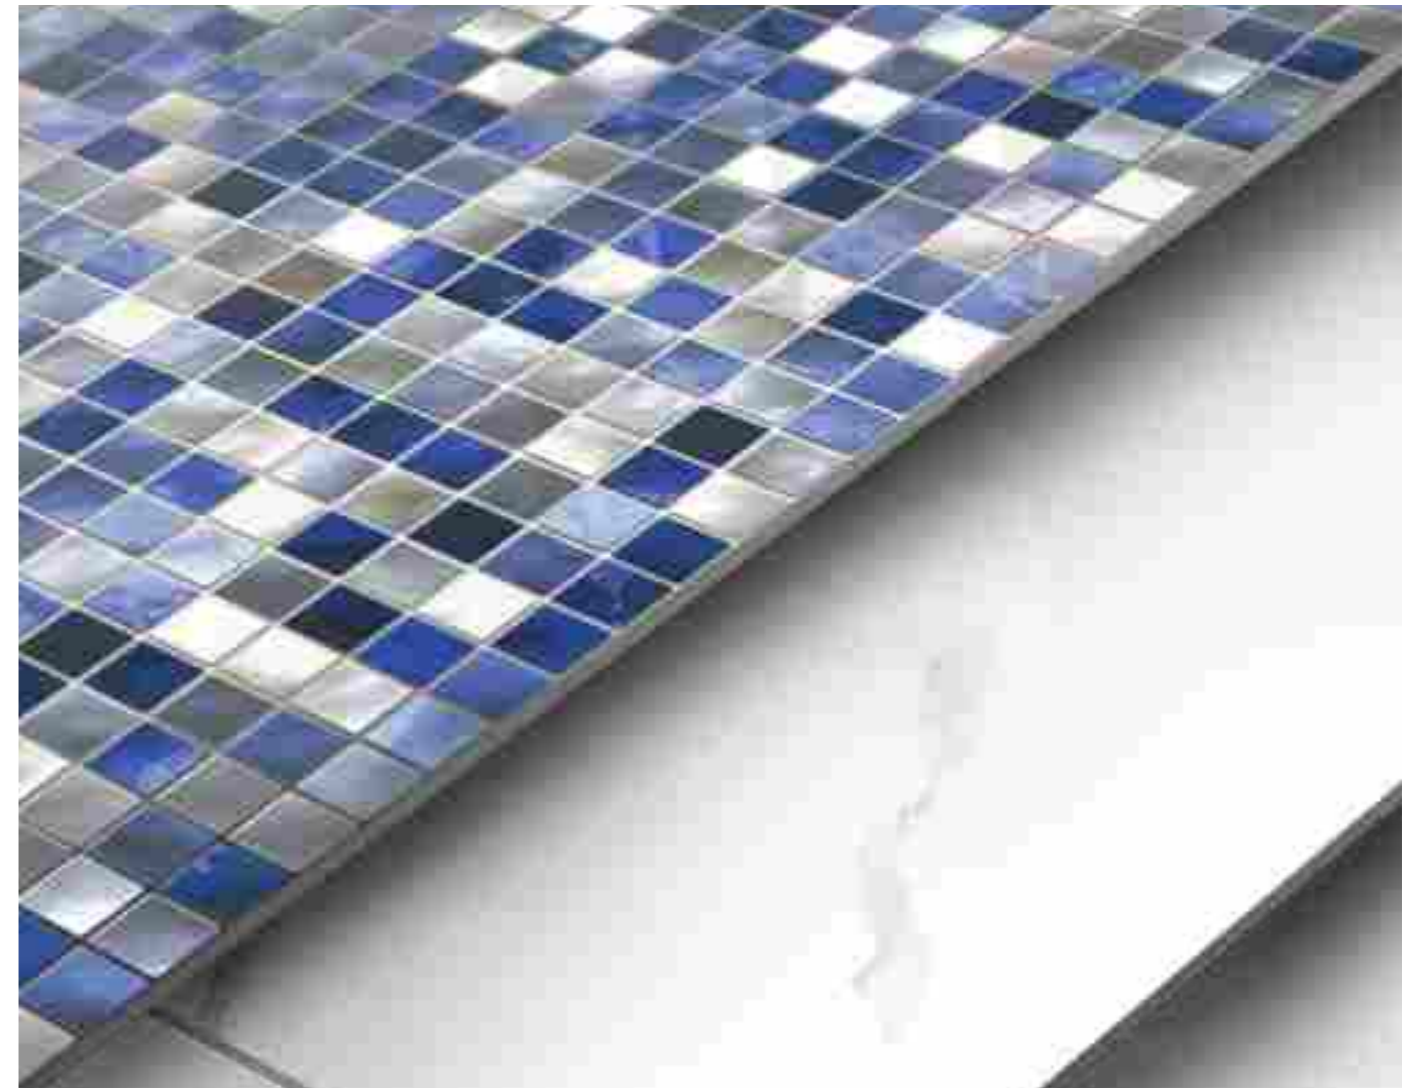

CALIZA STATUARIO

RANDOM 03 FACES