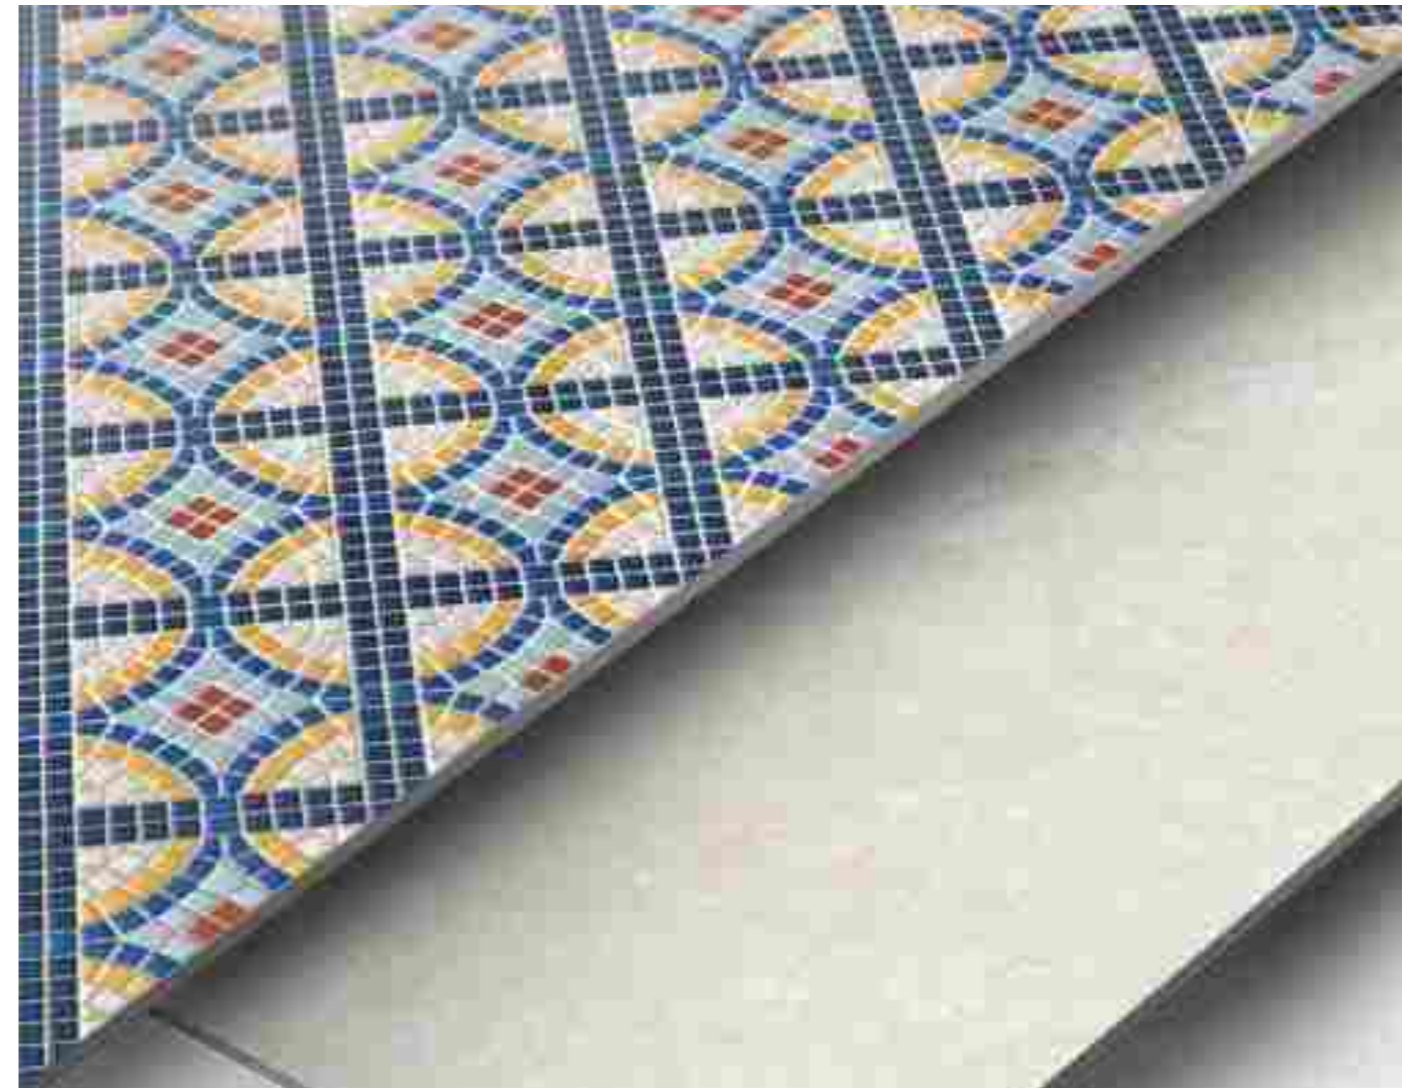

VIENCEN LIGHT

RANDOM 04 FACES