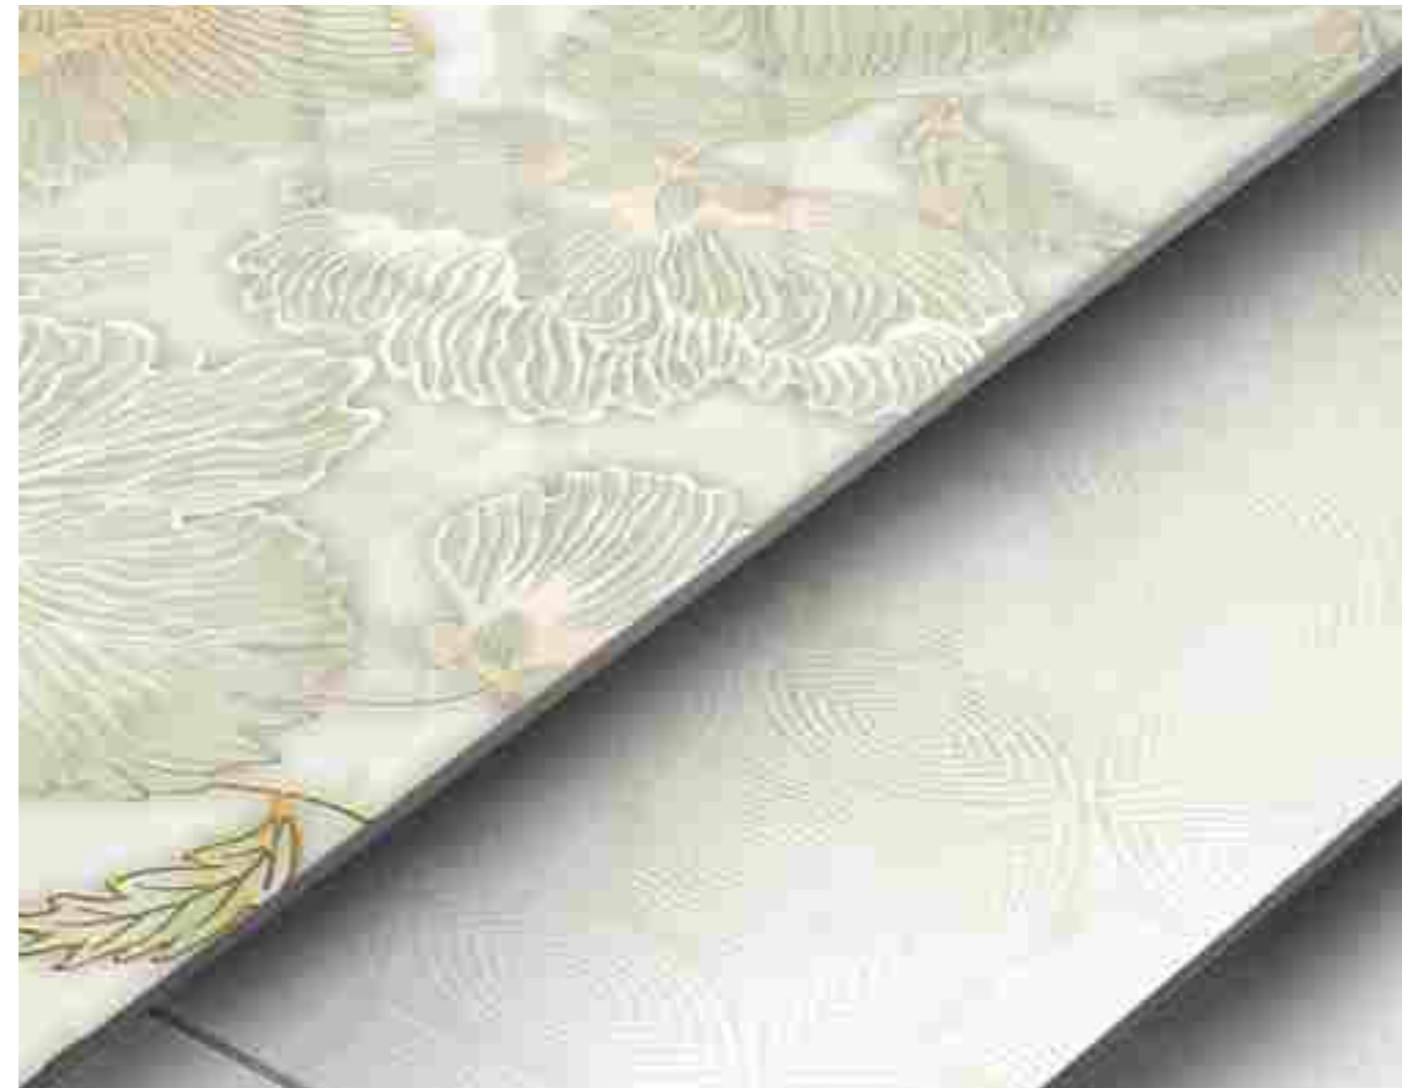

SIZE
600X
1200MM

GLOSSY SINKER FINISH

WATER PROOF

RESISTANT TO
BENDING

EASY TO CLEAN

RESISTANT TO
HIGH TEMPERATURES

RESISTANT TO
SCRATCHES

RESISTANT TO
UV RAYS

RANDOM 05 FACES